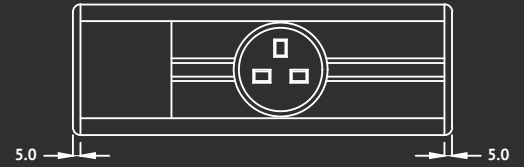

Malaysia Distributor:

POWER TRACK

Model S

Model Surface

Mount onto walls. Upgrade over conventional wall sockets. Our Model S is suitable for almost every use case. Bring power anywhere, at any location.

Rated Current	: 32A~ 32A = (Dual AC + DC)
Rated Voltage	: 250V~ 250V = (Dual AC + DC)
Operating Temperature	: -5°C to 40°C
Frequency	: 50/60Hz
Relative Humidity	: 0% to 95%
Environmental	: Indoor Use
Fire Resistance	: UL94 HB
Water Resistance	: IP3X
Dimension (Total)	: 86mm X 25mm
End Cap thickness	: 5mm
Face edge radius	: 9mm
Back edge radius	: 4mm
Warranty Period	: 5 Years

Model R

Model Recess

Slot into carpentry for a flat and flush finish. Integrate into your kitchen or your office system furnishings like it is meant to be. Enhance your power needs.

Rated Current	: 32A~ 32A = (Dual AC + DC)
Rated Voltage	: 250V~ 250V = (Dual AC + DC)
Operating Temperature	: -5°C to 40°C
Frequency	: 50/60Hz
Relative Humidity	: 0% to 95%
Environmental	: Indoor Use
Fire Resistance	: UL94 HB
Water Resistance	: IP3X
Dimension (Total)	: 80mm X 30mm
Depth	: 29mm
Hole Width	: 68mm
Warranty Period	: 5 Years
End Cap Wing Protrusion	: 5mm