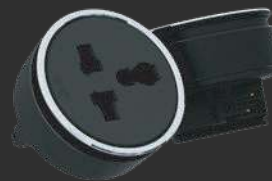

Malaysia Distributor:

POWER TRACK

Model S

Model Surface

Mount onto walls. Upgrade over conventional wall sockets. Our Model S is suitable for almost every use case. Bring power anywhere, at any location.

Rated Current	: 32A~ 32A = (Dual AC + DC)
Rated Voltage	: 250V~ 250V = (Dual AC + DC)
Operating Temperature	: -5°C to 40°C
Frequency	: 50/60Hz
Relative Humidity	: 0% to 95%
Environmental	: Indoor Use
Fire Resistance	: UL94 HB
Water Resistance	: IP3X
Dimension (Total)	: 86mm X 25mm
End Cap thickness	: 5mm
Face edge radius	: 9mm
Back edge radius	: 4mm
Warranty Period	: 5 Years

Model R

Model Recess

Slot into carpentry for a flat and flush finish. Integrate into your kitchen or your office system furnishings like it is meant to be. Enhance your power needs.

Rated Current	: 32A~ 32A = (Dual AC + DC)
Rated Voltage	: 250V~ 250V = (Dual AC + DC)
Operating Temperature	: -5°C to 40°C
Frequency	: 50/60Hz
Relative Humidity	: 0% to 95%
Environmental	: Indoor Use
Fire Resistance	: UL94 HB
Water Resistance	: IP3X
Dimension (Total)	: 80mm X 30mm
Depth	: 29mm
Hole Width	: 68mm
Warranty Period	: 5 Years
End Cap Wing Protrusion	: 5mm

PREMIUM VINYL FINISHING AVAILABLE COLOURS

- BLACK HAIRLINE ANODISED
- PEARL WHITE
- INDIAN WHITE MARBLE
- SILVER HAIRLINE
- CHAMPAGNE GOLD
- AMERICAN SPRUCE
- METALLIC GOLD FOIL
- LUXURY WOOD
- ROSE GOLD
- BRAZILIAN ROSEWOOD
- GALAXY BLUE

- Premium Construction
- Machined Decor Ring
- Integrated Locking Mechanism
- Chemical Resistance
- Child Safe Interlocking Switch

 Warranty Period : 5 Years

MLT-1
International Premium
Adaptor

UKS-1
British Premium
Adaptor