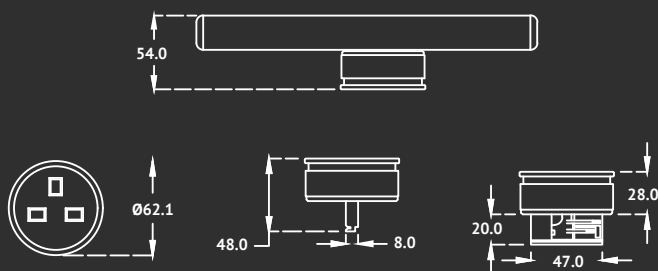

ADAPTORS

Rated Current : 13A~
Rated Voltage : 250V~
Operating Temperature : -5°C to 40°C
Frequency : 50/60Hz
Relative Humidity : 0% to 95%
Environmental : Indoor Use
Fire Resistance : UL94 HB
Water Resistance : IP3X
Key Features :

- Premium Construction
- Machined Decor Ring
- Integrated Locking Mechanism
- Chemical Resistance
- Child Safe Interlocking Switch

Warranty Period : 5 Years

MULTIMEDIA ACCESSORIES

POWERS EVERYTHING
Fits 14 Plugs Per Metre
Anywhere in Seconds

CHILD SAFE
Push-Pull Safety Switch
Fingerproof Aperture

PATENTED TECHNOLOGY
Quad 32A Power Rails
Dual Power (AC + DC)

PEACE OF MIND
Made from Modern
Space-age Materials

SAFELY CERTIFIED
Patented A.I.T
Safety Technology

No 1, Jalan Pelubang 32/200,
Persiaran Kemuning Prima,
Seksyen 32, 40460 Shah Alam,
Selangor, Malaysia

+603 5120 1199

sales@line8.com.my

www.line8.com.my