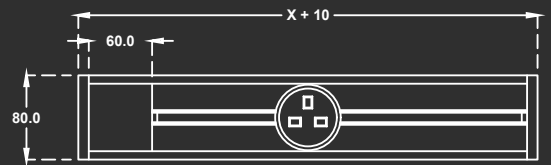

Malaysia Distributor:

POWER TRACK

Model S

Model Surface

Mount onto walls. Upgrade over conventional wall sockets. Our Model S is suitable for almost every use case. Bring power anywhere, at any location.

Rated Current	: 32A~ 32A = (Dual AC + DC)
Rated Voltage	: 250V~ 250V = (Dual AC + DC)
Operating Temperature	: -5°C to 40°C
Frequency	: 50/60Hz
Relative Humidity	: 0% to 95%
Environmental	: Indoor Use
Fire Resistance	: UL94 HB
Water Resistance	: IP3X
Dimension (Total)	: 86mm X 25mm
End Cap thickness	: 5mm
Face edge radius	: 9mm
Back edge radius	: 4mm
Warranty Period	: 5 Years

Model R

Model Recess

Slot into carpentry for a flat and flush finish. Integrate into your kitchen or your office system furnishings like it is meant to be. Enhance your power needs.

Rated Current	: 32A~ 32A = (Dual AC + DC)
Rated Voltage	: 250V~ 250V = (Dual AC + DC)
Operating Temperature	: -5°C to 40°C
Frequency	: 50/60Hz
Relative Humidity	: 0% to 95%
Environmental	: Indoor Use
Fire Resistance	: UL94 HB
Water Resistance	: IP3X
Dimension (Total)	: 80mm X 30mm
Depth	: 29mm
Hole Width	: 68mm
Warranty Period	: 5 Years
End Cap Wing Protrusion	: 5mm